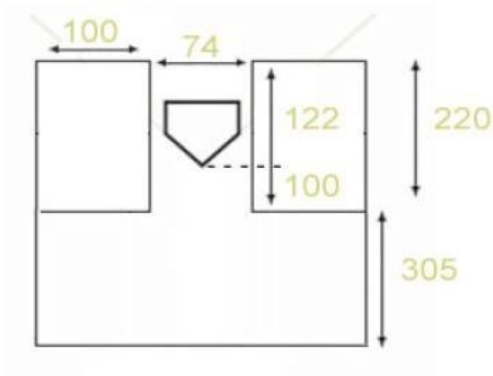

SNZ Pitching Distances	Measured in metres	
	MALE	FEMALE
Adult	14.02	13.11
U19	14.02	13.11
U17	14.02	12.19
U15	13.11 (New 2010-11)	11.50
U14/U13	12.00	11.00
U12/U11	11.00	10.00
U10/U9	10.00	9.00

Strike Zone

Rule 1, Sec 74: The strike zone is that space over any part of homeplate between the batter's armpits and the top of his/her knees when the batter assumes his/her natural batting stance.

Catcher's & Batter's Boxes

NB: All Measurements In "CM's"