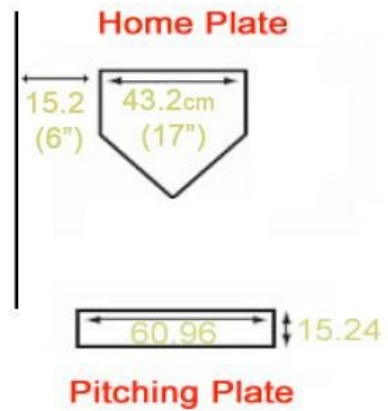

SNZ Pitching Distances	Measured in metres	
	MALE	FEMALE
Adult	14.02	13.11
U19	14.02	13.11
U17	14.02	12.19
U15	13.11 (New 2010-11)	11.50
U14/U13	12.00	11.00
U12/U11	11.00	10.00
U10/U9	10.00	9.00

Strike Zone

Rule 1, Sec 74: The strike zone is that space over any part of homeplate between the batter's armpits and the top of his/her knees when the batter assumes his/her natural batting stance.

Catcher's & Batter's Boxes

NB: All Measurements In "CM's"